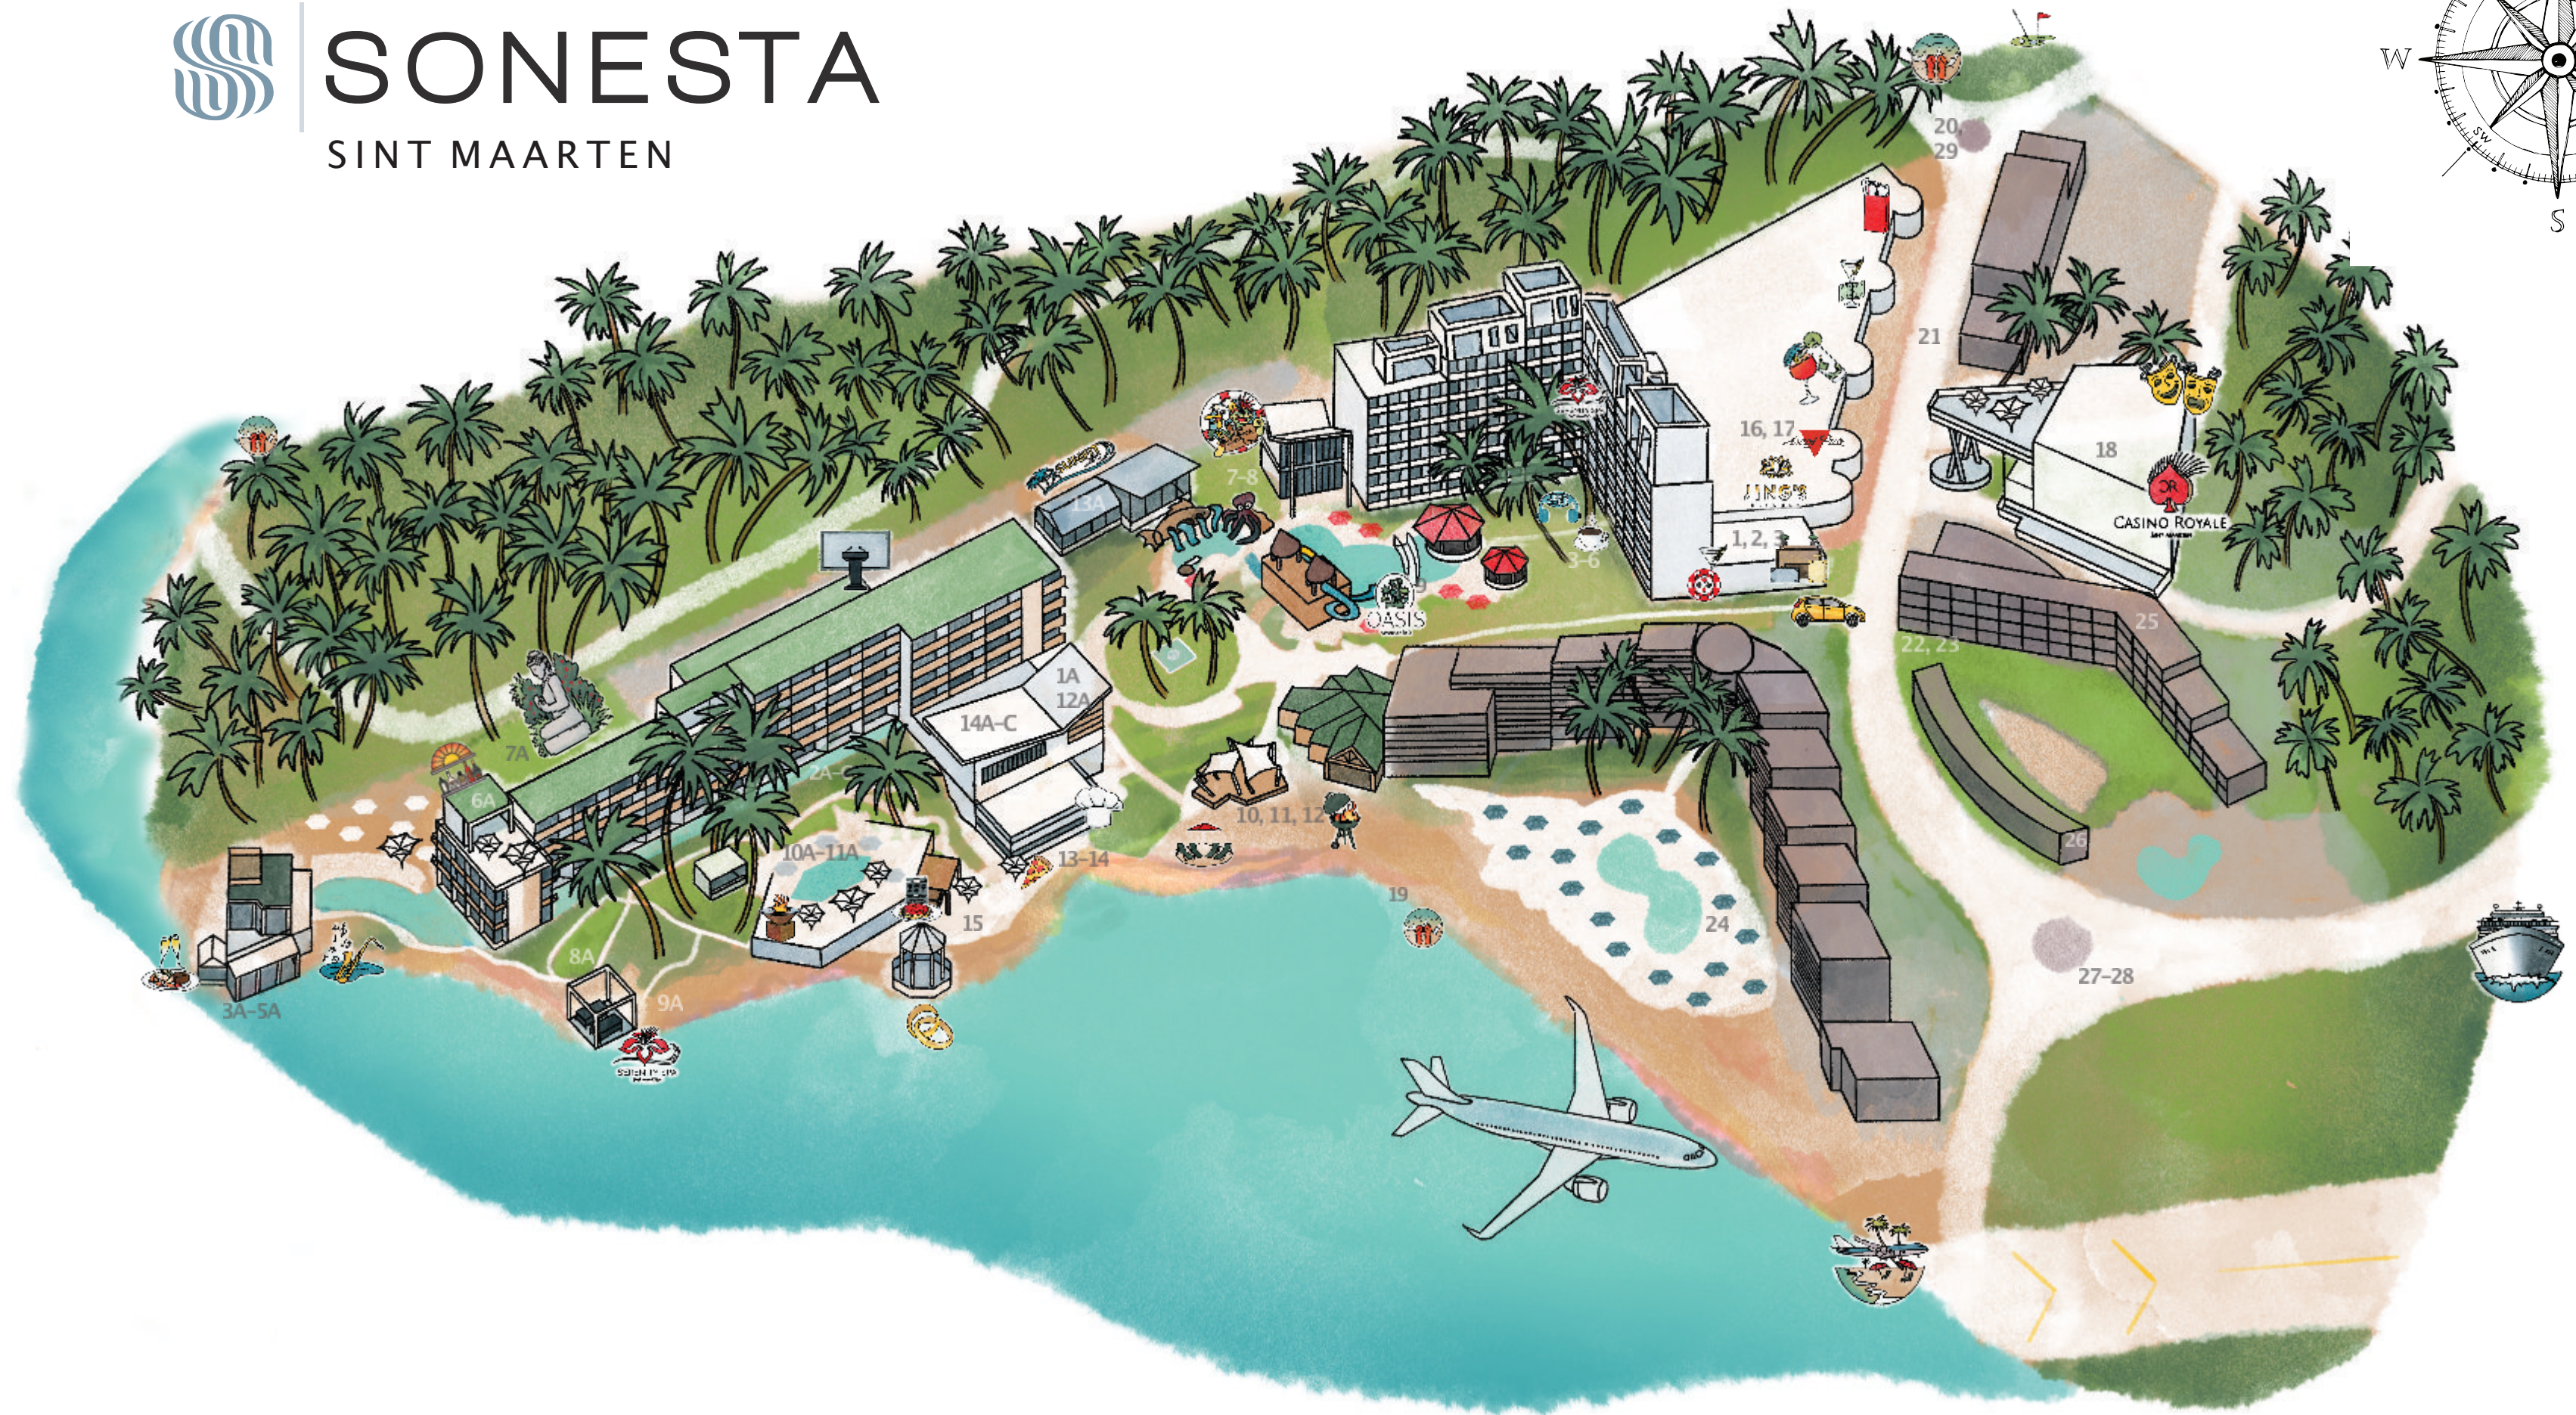

SONESTA

SINT MAARTEN

LEGEND

SONESTA OCEAN POINT RESORT

- 1A: Porte-Cochère, Lobby, Reception, Tour Desk
- 2A-C: 130 Suites including Swim-Out Suites and Butler Suites
- 3A: Azul Restaurant
- 4A: Casa Blue Tapas Restaurant + Bar
- 5A: The Edge Pool
- 6A: Sunset Rooftop Lounge + Bar
- 7A: Zen Garden
- 8A: Oceanview Garden
- 9A: Serenity Point
- 10A: Point Pool / Point Pool Deck + Bar
- 11A: Candlelit Island Grill
- 12A: Martin's Bar
- 13A: Fitness Center and SunFit

Stay at One, Play at Two. Sonesta Ocean Point Guests have access to Sonesta Maho Beach Resort, Casino & Spa

SONESTA RESORTS SINT MAARTEN CONFERENCE FACILITIES

- 14A-C: Conference Rooms
- A: Royal Islander A and B
- B: Maho Room
- C: Royal Pavilion and Terrace
- D: Rainbow Room (located Maho Beach Resort)

SONESTA MAHO BEACH RESORT, CASINO & SPA

- 1: Main Lobby, Reception, Tour Desk, Guest Services, Hertz Rental Car
- 2: Latitude Bar & Casino
- 3: Maho Café and Ocean Breeze
- 4: 420 rooms, including Deluxe and Loft Suites
- 5: Serenity Spa + Fitness Center (3rd Floor)
- 6: Teen Zone (Ground floor)
- 7: Beach House Kids Club
- 8: Aqua Park
- 9: Oasis Pool / Oasis Pool Swim-up Bar
- 10: Palms Grill / Lava Rock
- 11: Waterfront Stage
- 12: Palms Beach and BBQ Beach Under the Stars
- 13: Ocean Terrace
- 14: Napoli Pizzeria + Paninoteca
- 15: The Point Restaurant and Bar
- 16: Jing's Kitchen (located in Maho Village)
- 17: Ascot Pub & Sports Bar (located in Maho Village)